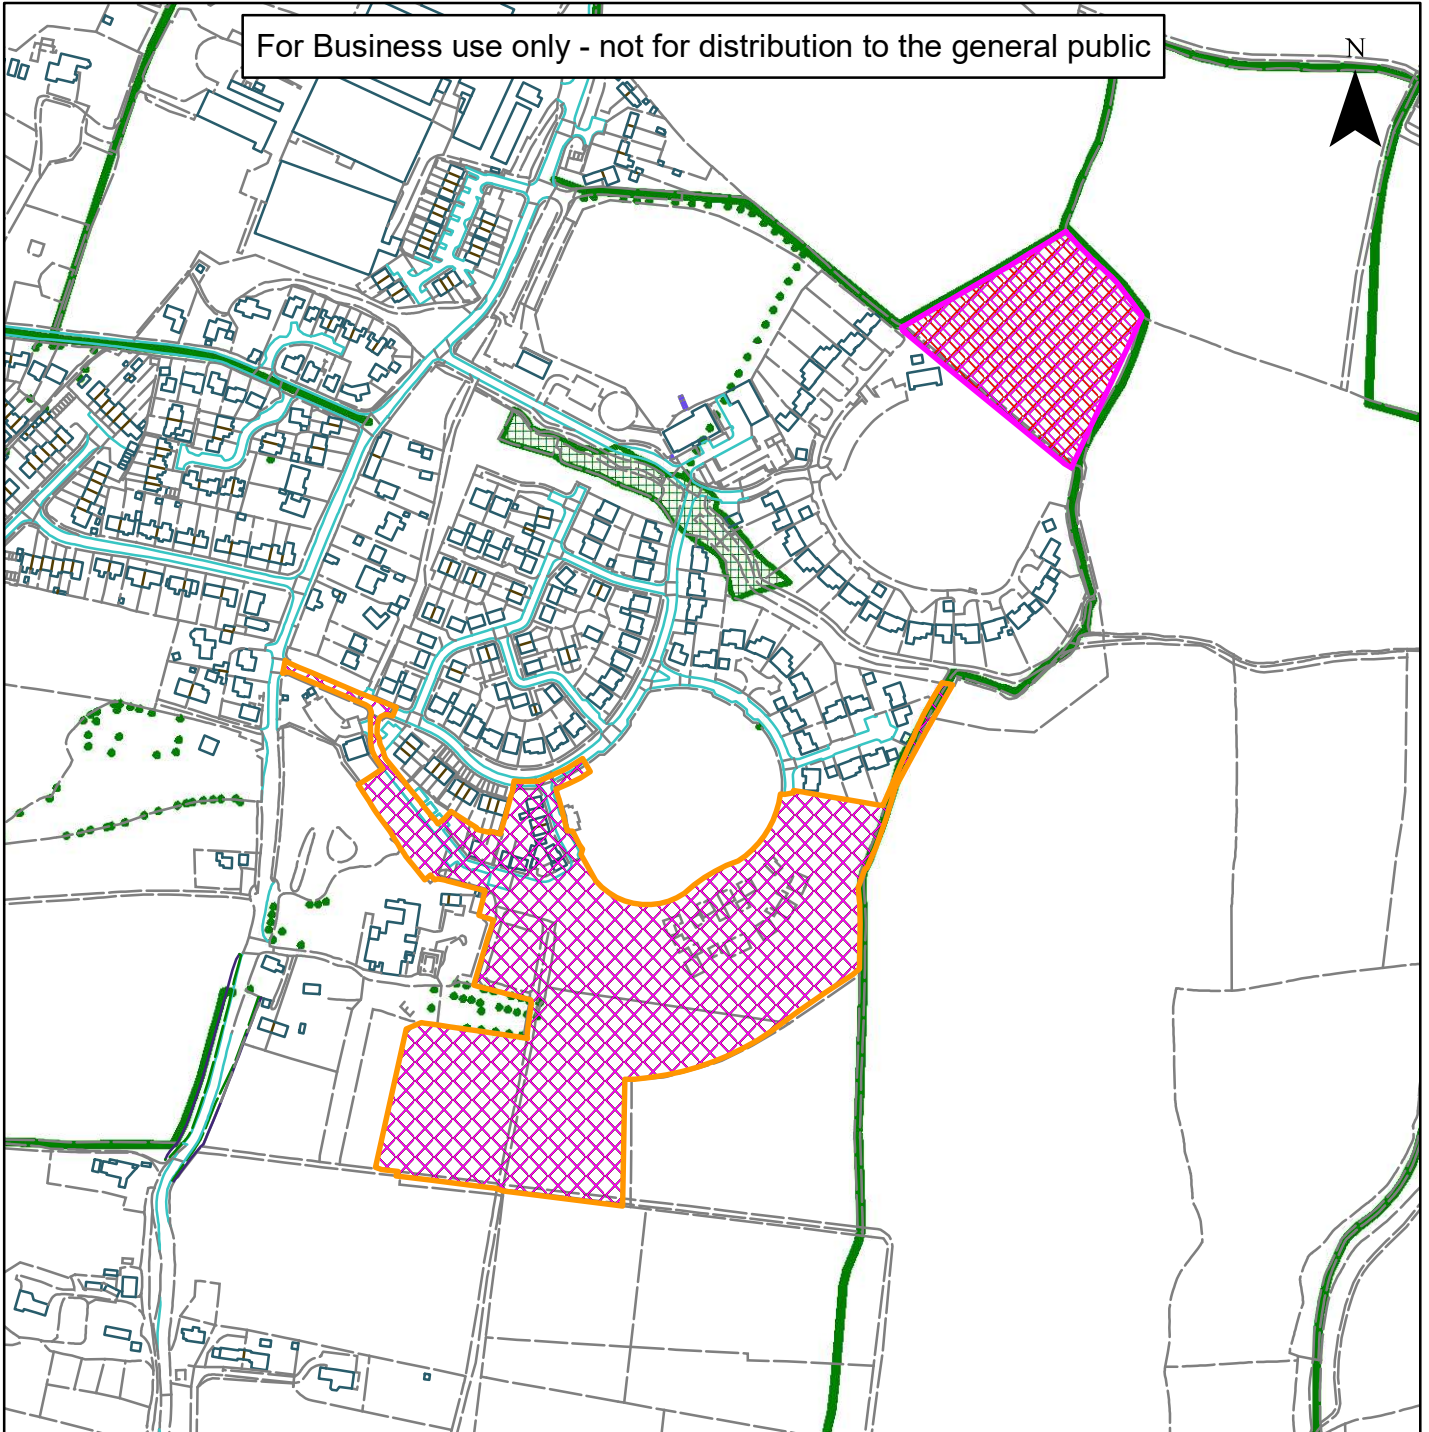

07) S106/23/0017 Map

**Horsham
District
Council**

Land at Phase 3, Abingworth Nurseries, Storrington Road,
Thakeham, West Sussex

For Business use only - not for distribution to the general public

Scale: 1:5,000

Reproduced by permission of Ordnance Survey map on behalf of HMSO. © Crown copyright and database rights (2019). Ordnance Survey Licence.100023865

Organisation	Horsham District Council
Department	
Comments	
Date	12/04/2024
MSA Number	100023865